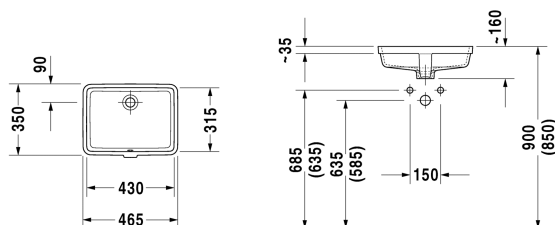

Vero Vanity basin # 0330430000

| < 430 mm > |

Vanity basin	Dimension	Weight	Order number
undercounter basin, with overflow, fixings for installation in wooden consoles included, without tap platform, 430 mm			
Colors			
00 White Alpin			
Variant			
☒	430 x 315 mm	8.200 kilogram	0330430000
Infobox			
* When using this siphon please observe outlet height from upper surface of finished floor to centre of outlet in accordance with the technical specification sheet, Measurements of undercounter models represent interior measurements			
Sanitary ceramics with the special WonderGliss surface finish will remain clean and attractive-looking for a long time to come. When ordering WonderGliss please add a "1" as eleventh digit to the model number.			
Accessory			
Fixing for stone countertops, (with the exception of # 046651)		0.200 kilogram	005028
Design Siphon		1.500 kilogram	005036

All drawings contain the necessary measurements which are subject to standard tolerances. They are stated in mm and are non-binding. Exact measurements, in particular for customised installation scenarios, can only be taken from the finished ceramic piece.